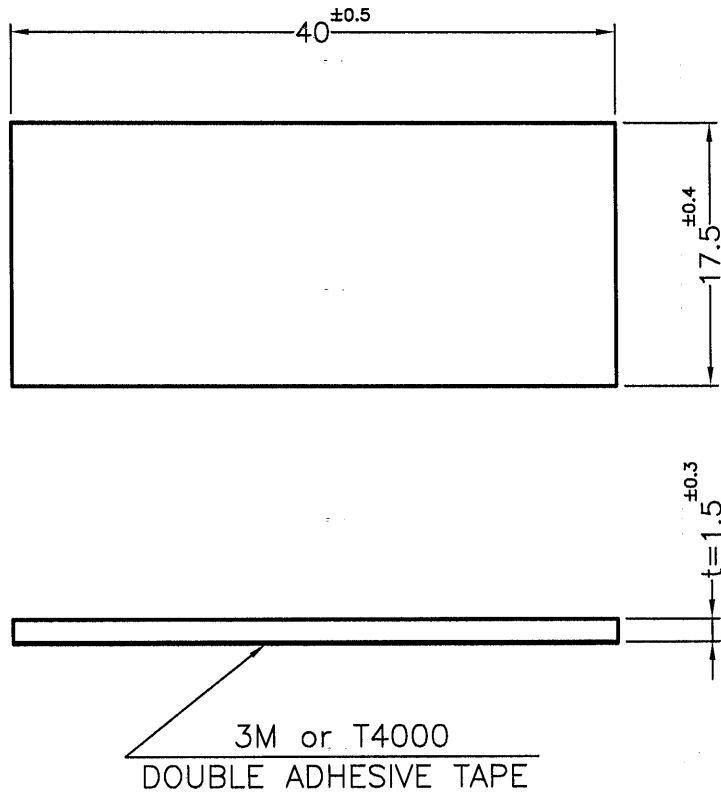

REVISIONS			
REV	DESCRIPTION	DATE	BY

NOTE: 1. HEIGHT INCLUDE ADHESIVE TAPE, NOT INCLUDE RELEASE PAPER.
 高度含背膠但不含離型紙厚度。
 2. THERE MIGHT BE A WAIST SHRINK IN CUTTING PROCESS, IT IS A NORMAL PHENOMENON.
 裁切時會有縮腰現象為正常。

 康揚企業股份有限公司 KANG YANG HARDWARE ENTERPRISE CO., LTD. 康揚塑膠(東莞)有限公司 KANG YANG PLASTIC(DONG GUAN) CO., LTD. 康哲電腦配件(吳江)有限公司 KANG CHE COMPUTER COMPONENTS(WUJIANG) CO., LTD.				TITLE	RUBBER FOOT	SPEC. DWG.
				MATERIAL	RUBBER(NR)	DATE
PART NUMBER				HARDNESS	DRAWN	JASON
DRAWING NUMBER				COLOR	CHECK	
SIZE	SCALE	UNIT	REV	UNLESS OTHERWISE SPECIFIED TOLERANCE	APPROVED	
A4	2:1	mm	A	SEE ABOVE		